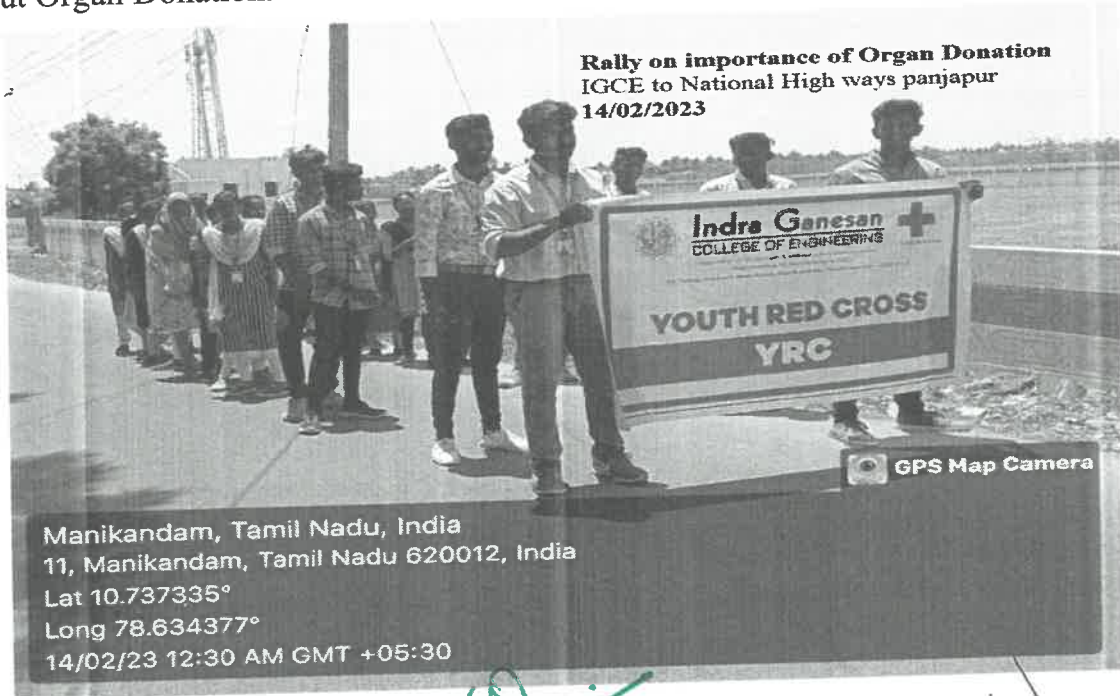

Youth Red Cross

2022-2023 EVEN SEM

DATE: 08.02.2023

CIRCULAR

Our college YRC unit is going to organize **"Rally on importance of Organ Donation"** on 14 February 2023 from IGCE Campus to National High ways Panjapur. YRC volunteers are instructed to actively participate in the rally and assemble in our college ground at 10.00am.

EVENT DATE : 14/02/2023
VENUE : IGCE Campus to National High ways panjapur
ORGANIZED BY : YRC Unit
No of YRC volunteers participated: 110

A rally importance of Organ Donation was organized by YRC unit from IGCE campus to National High ways panjapur on 14/02/2023. Our YRC volunteers shared importance of Organ Donation if you donate Organ, it will be given to someone who needs it through a transfusion. Donation is the giving of an organ and tissue to help someone that needs a transplant. A transplant can save or transform the life of a person. One organ donor can save up to 7 lives and help many more through eye and tissue donation. Awareness was given to people about Organ Donation.