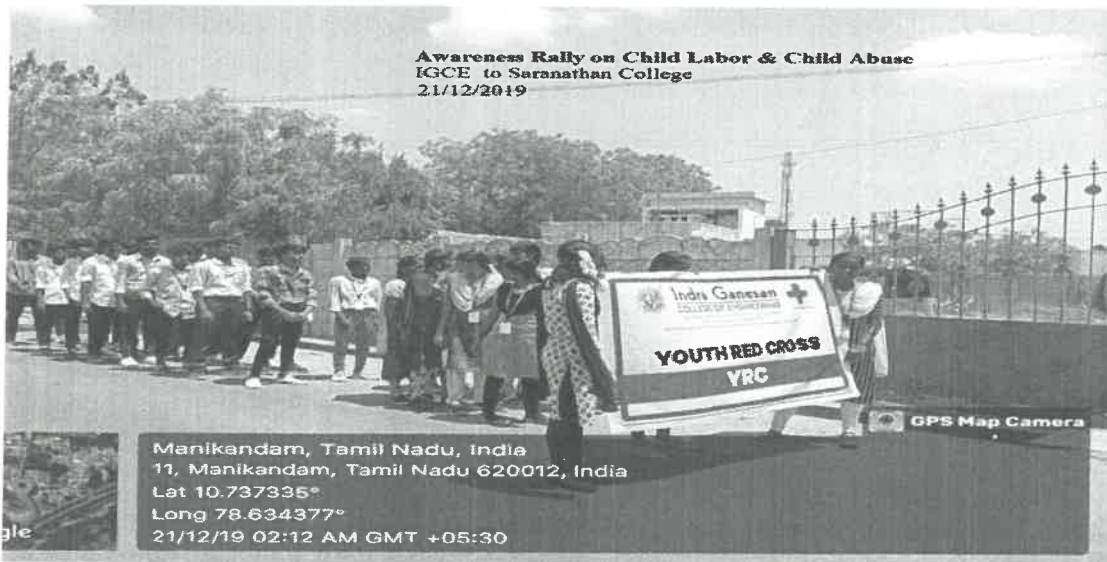

## CIRCULAR

Our college YRC unit is going to organize "Awareness Rally on Child Labor & Child Abuse" on 21.12.2019 from IGCE Campus to Saranathan College. YRC volunteers are instructed to actively participate in the rally and assemble in our college ground at 10.00am.

## REPORT ON YRC AWARENESS RALLY ON CHILD LABOR & CHILD ABUSE

**EVENT DATE** : 21.12.2019  
**VENUE** : IGCE Campus to Saranathan College  
**ORGANIZED BY** : YRC Unit

**No of YRC volunteers participated: 110**

Awareness Rally on Child Labor & Child Abuse Was organized from IGCE campus to Saranathan College on 21.12.2019. Our YRC volunteers shared how was Child labor can result in extreme bodily and mental harm, and even death. It can lead to slavery and sexual or economic exploitation. And in nearly every case, it cuts children off from schooling and health care, restricting their fundamental rights. Awareness was given to people about child labor and child abuse.